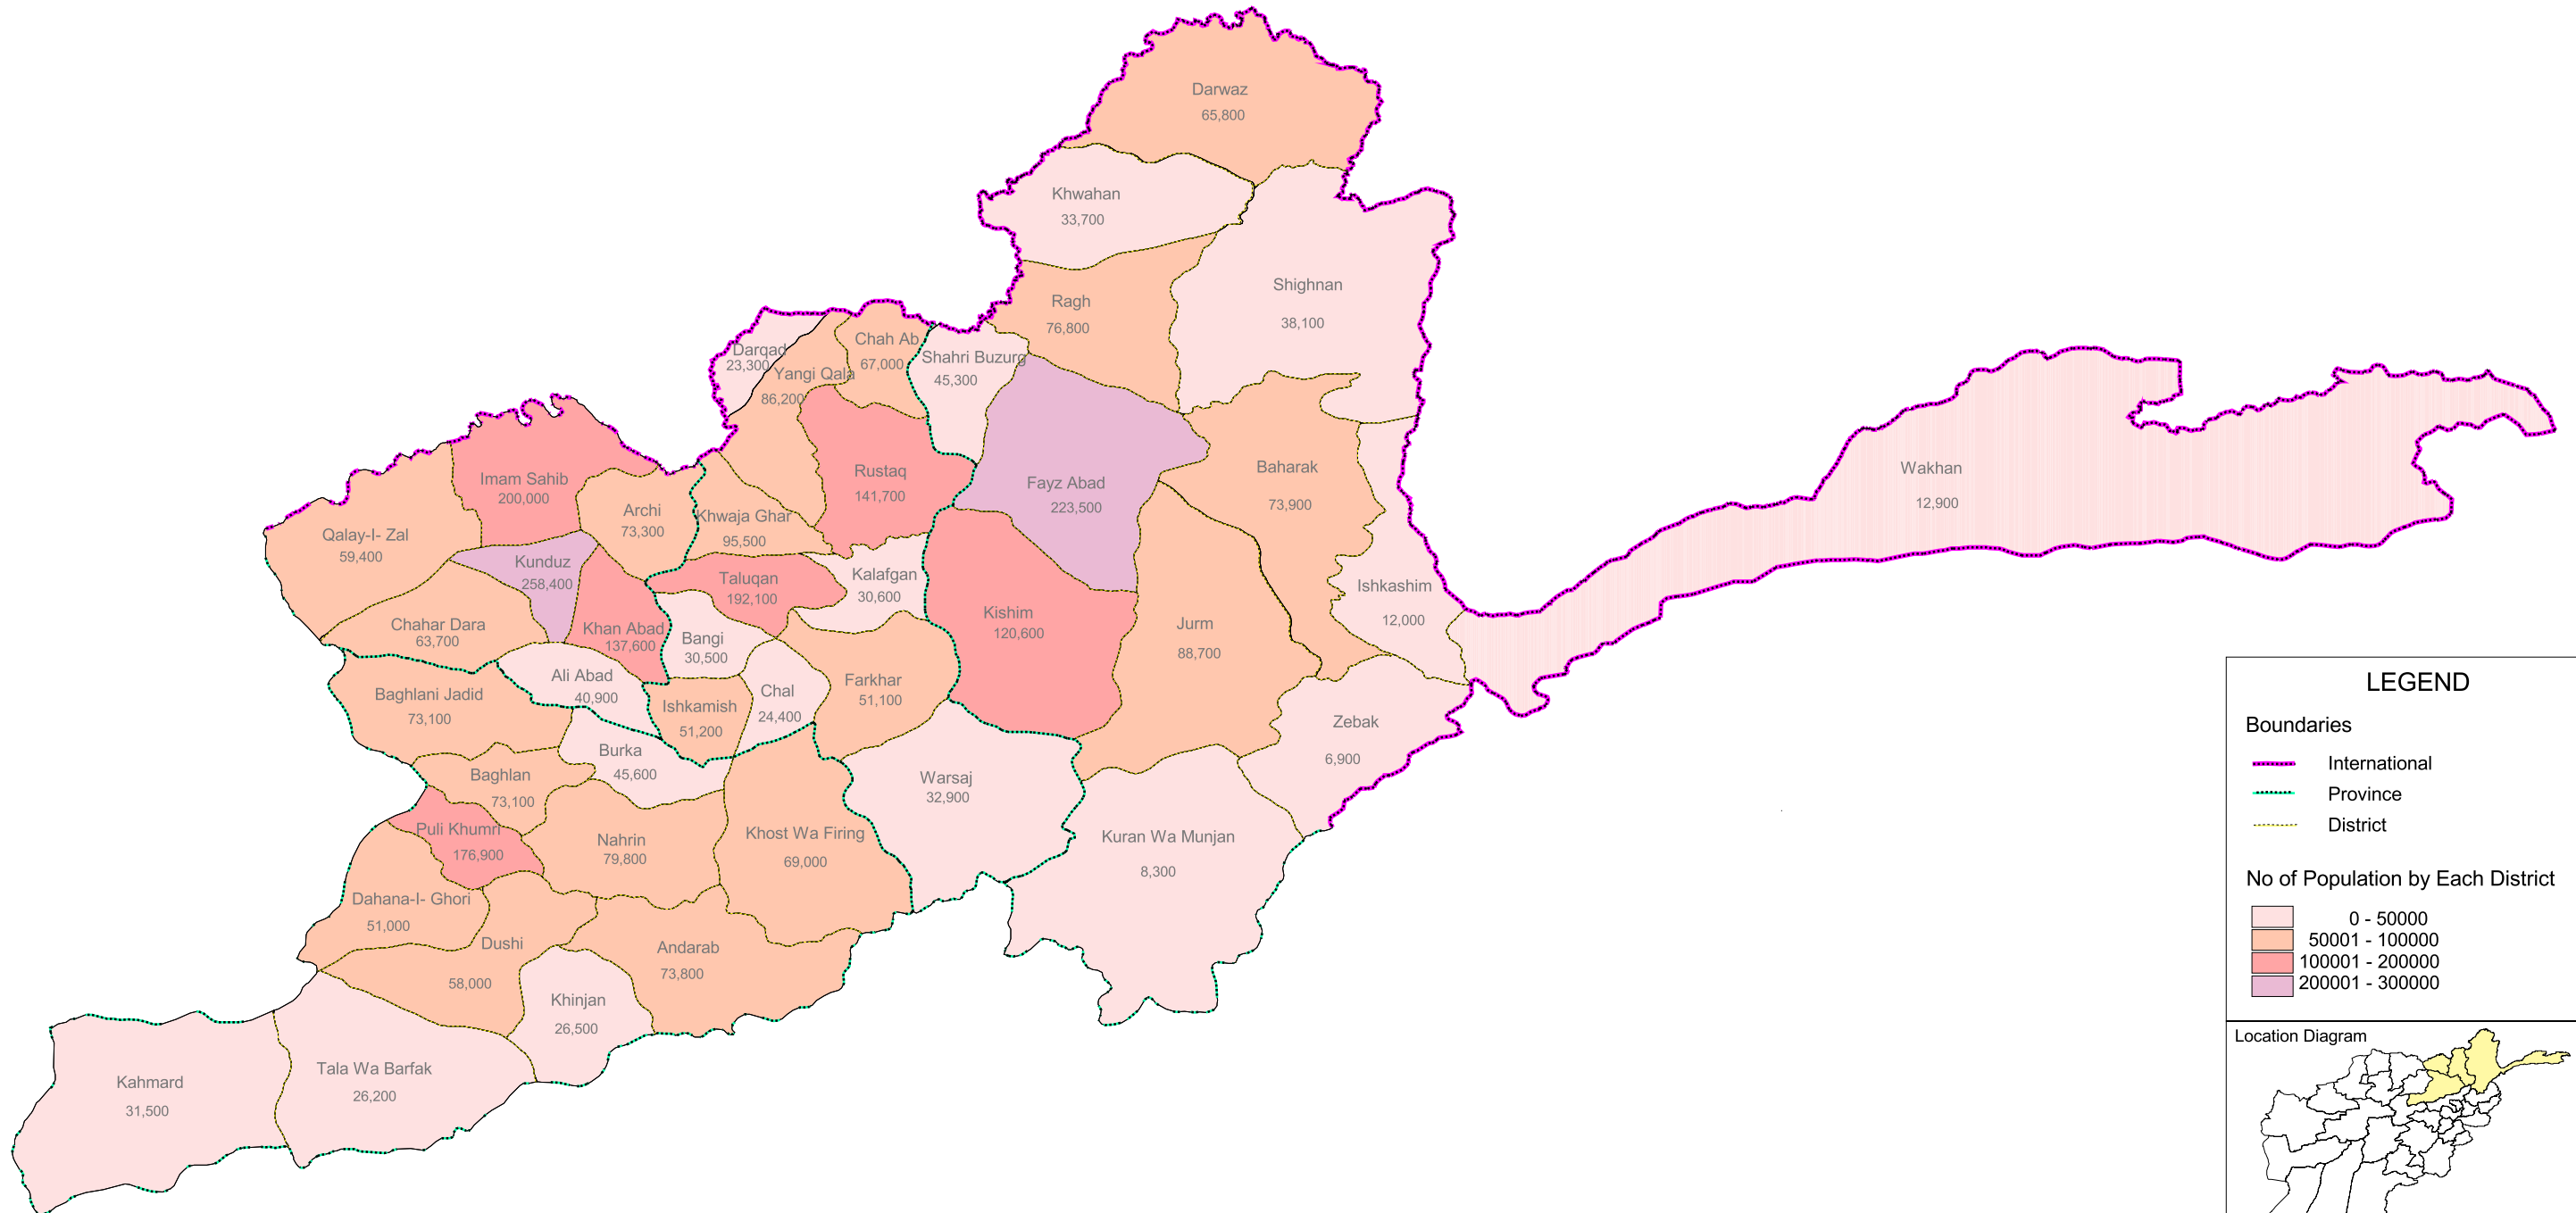

# Estimated Population North East Region Afghanistan

### LEGEND

**Boundaries**

- International
- Province
- District

**No of Population by Each District**

- 0 - 50000
- 50001 - 100000
- 100001 - 200000
- 200001 - 300000

Note:  
The boundary and the Names do not imply any official endorsement or acceptance by the United Nations.

Source:  
1- [www.cso.gov.af](http://www.cso.gov.af)

Map Projection: Geographic  
Geodetic Datum: WGS84

Map Developed by AIMS Regional office Kunduz

For further information contact AIMS at: [info@aims.org.af](mailto:info@aims.org.af)  
For E-Copy visit: [www.aims.org.af](http://www.aims.org.af)